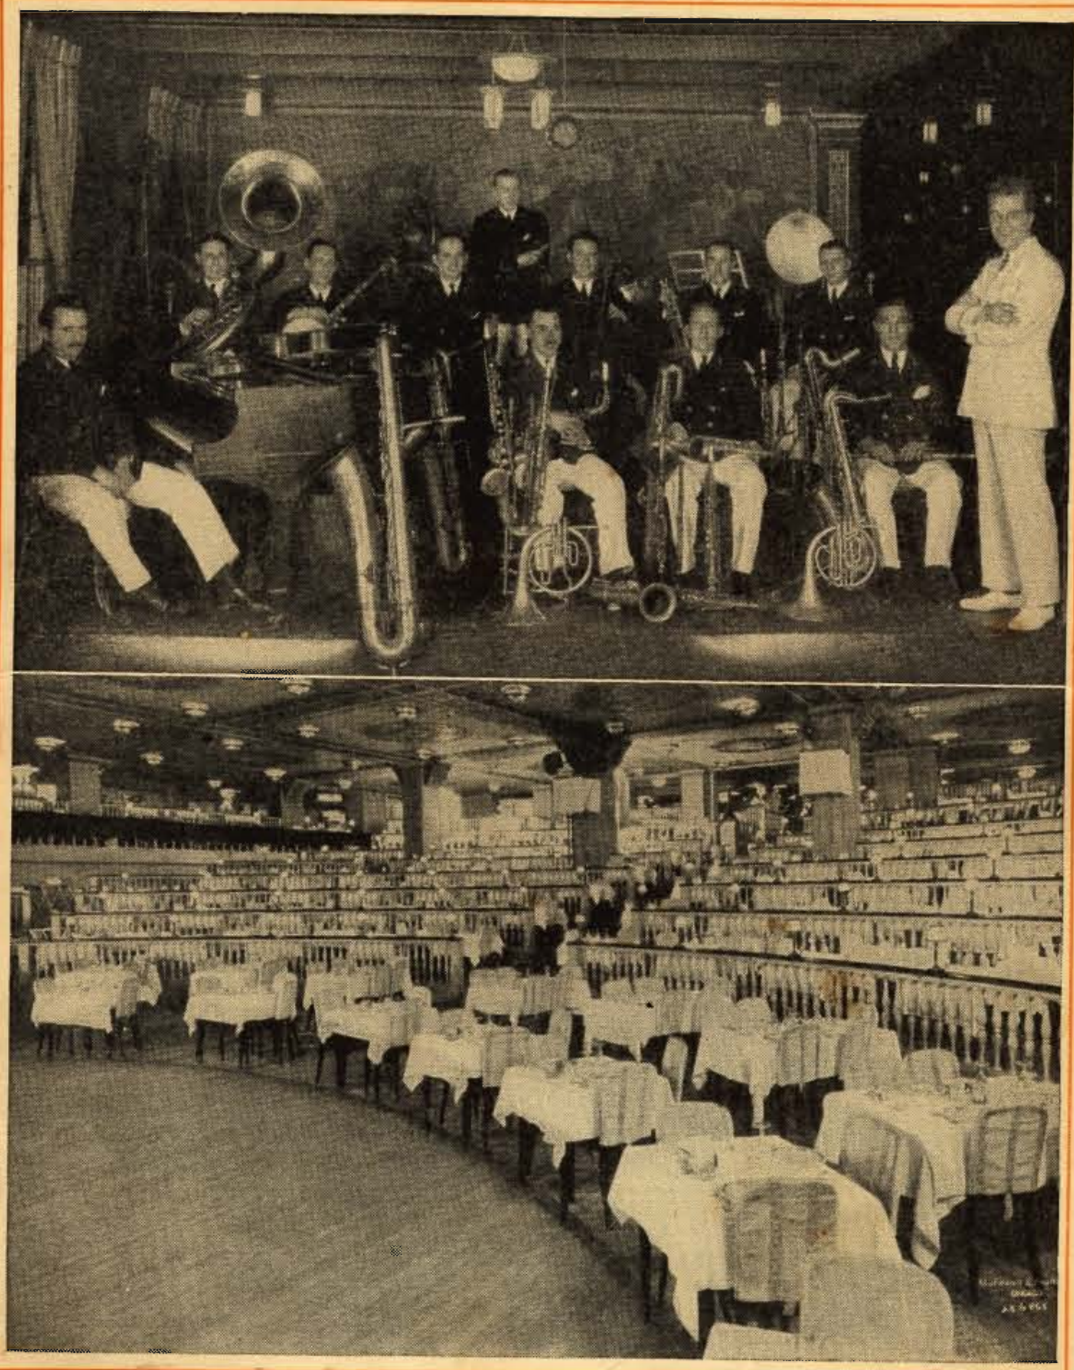

TERRACE GARDEN ORCHESTRA,
featured on the Luncheon-Dance and evening programs.

TERRACE GARDENS—NEW MORRISON HOTEL.